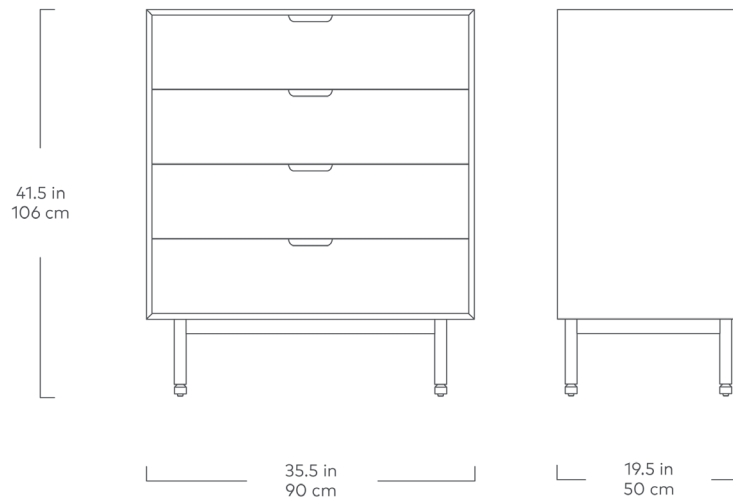

Munro 4 Drawer Dresser

Walnut

White
Oak

We envisioned our new Munro Collection for those who like to keep things simple. Considered proportions along with bespoke details like soft-close drawers and recessed pulls lend to designs that shine – day or night. The Munro 4-Drawer Dresser features plenty of storage space to keep your garments neatly tucked away, creating an organized, uncluttered bedroom retreat. Choose from Walnut or Oak, each with a Zero-VOC, hand-rubbed matte finish, thoughtfully chosen to highlight the unique, organic beauty of the wood grain. Solid wood edge details and solid steel legs mean that these designs are built to last – a good thing because Munro’s classic, minimalist ethos will never go out of style.

Gus*

FOR PRODUCT INFORMATION, SWATCHES + ORDERING: HELLO@RYPEN.COM | 800.560.0554 | WWW.RYPEN.COM

Munro 4 Drawer Dresser

- It is normal for solid wood to expand and shrink as a result of variations in environmental humidity. A consistent humidity level of approximately 50% is recommended to prevent cracks and surface splits.
- Main structure is constructed with engineered wood core for strength and stability, surface faced with thick, real wood Oak or Walnut Veneer.
- Soft close drawers feature recessed finger pulls and solid wood detailing on top edge.
- Each piece is finished in Rubio® Monocoat - a durable, matte, oil-based protector designed to highlight the beauty of natural wood.
- Wood finish is certified 0% VOC and is an all-natural, environmentally friendly product.
- Surface can be revitalized as desired. Visit Rubio® Monocoat website for more information.
- Power-coated black steel legs.
- Non-marking leveler feet can be adjusted for stability on uneven floor surfaces.
- Assembles easily with provided hardware. Anti-tipping hardware provided.
- Wood is a natural material, with variations in grain pattern and colour that make each design unique.
- CARB (California Air Resources Board) Phase II compliant.